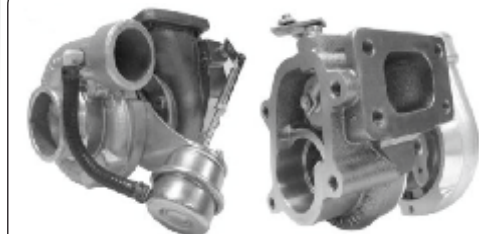

805185 MP 200w

APLICAÇÃO: GM BLAZER \ S10
APPLICATION: TROLLER TROLLER DIESEL E2

MOTOR: 4.07TCA(SPRINT)
ENGINE: