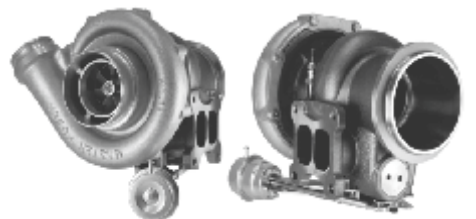

## 805303 MP 500

APLICAÇÃO: CHAPION 740A.VHP  
APPLICATION: INTERNATIONAL 9200 \ 9800

MOTOR: ISM \ ISM E2 \ M11 \ QSM11  
ENGINE: