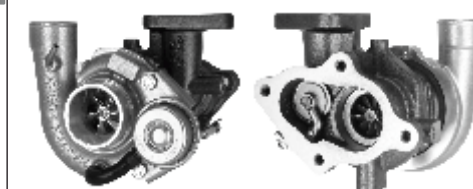

805296

MP 170cw

APLICAÇÃO: HYUNDAI H200
APPLICATION: MITSUBISHI DELICIA \ L 300 BUS D 4WD \ L300
PAJERO - MONTERO-CHALLENGER \ PAJERO GLS-B \ PAJERO GLX-B
PAJERO SPORT 2.8 \ SPACE BAR \ SPACE GEAR TD

MOTOR: 4D56 2.5 \ 4M40 2.8 \ 4D56 DET 4WDEC
ENGINE: